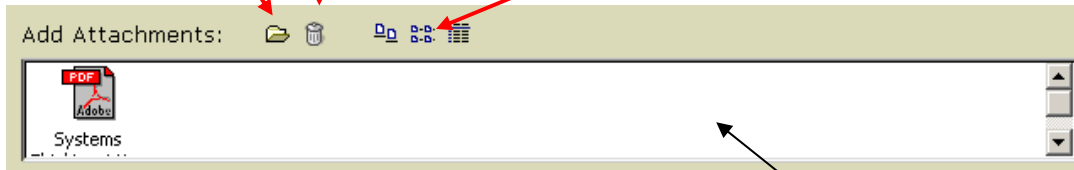

Upload/Download control IBM style

Delete Attachment (Only visible when uploading)

File Open Dialog

3 button to switch display of file

Result of the button switching:

Drag & Drop
In & Out

sortable

In Details view there is a small divider line (dotted) when there is more than one file.