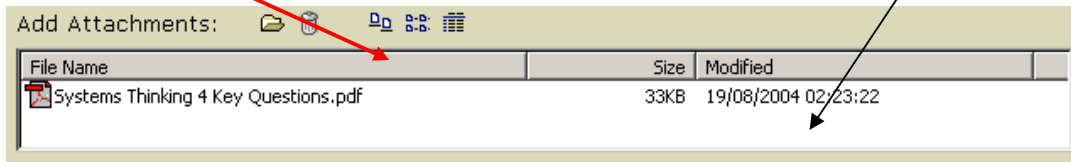

Upload/Download control IBM style

Delete Attachment (Only visible when uploading)

File Open Dialog

3 button to switch display of file

Result of the button switching:

Drag & Drop
In & Out

sortable

In Details view there is a small divider line (dotted) when there is more than one file.